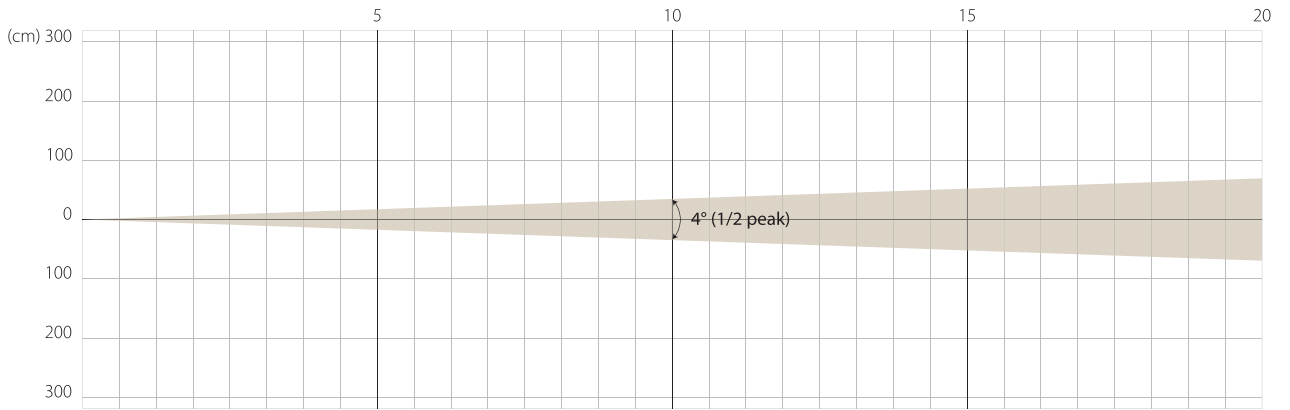

STAGE MODE

MIN ZOOM

Beam Opening

Intensity

Distance (m)	5		10		15		20	
unit	lux	diameter	lux	diameter	lux	diameter	lux	diameter
Red	19017	0,35	4754	0,7	2113	1,05	1189	1,4
Green	36846	"	9212	"	4094	"	2303	"
Blue	9334	"	2333	"	1037	"	583	"
White	53820	"	13455	"	5980	"	3364	"
RGB+W	108475	"	27119	"	12053	"	6780	"

MAX ZOOM

Beam Opening

Intensity

Distance (m)	5		10		15		20	
unit	lux	diameter	lux	diameter	lux	diameter	lux	diameter
Red	429	5,54	107	11,09	48	16,63	27	22,17
Green	775	"	194	"	86	"	48	"
Blue	209	"	52	"	23	"	13	"
White	1109	"	277	"	123	"	69	"
RGB+W	2214	"	554	"	246	"	138	"

SILENCE MODE

MIN ZOOM

Beam Opening

Intensity

Distance (m)	5		10		15		20	
unit	lux	diameter	lux	diameter	lux	diameter	lux	diameter
Red	10715	0,35	2679	0,7	1191	1,05	670	1,4
Green	17784	"	4446	"	1976	"	1112	"
Blue	4197	"	1049	"	466	"	262	"
White	25735	"	6434	"	2859	"	1608	"
RGB+W	54328	"	13582	"	6036	"	3396	"

MAX ZOOM

Beam Opening

Intensity

Distance (m)	5		10		15		20	
unit	lux	diameter	lux	diameter	lux	diameter	lux	diameter
Red	207	5,54	52	11,09	23	16,63	13	22,17
Green	359	"	90	"	40	"	22	"
Blue	94	"	23	"	10	"	6	"
White	513	"	128	"	57	"	32	"
RGB+W	1107	"	277	"	123	"	69	"