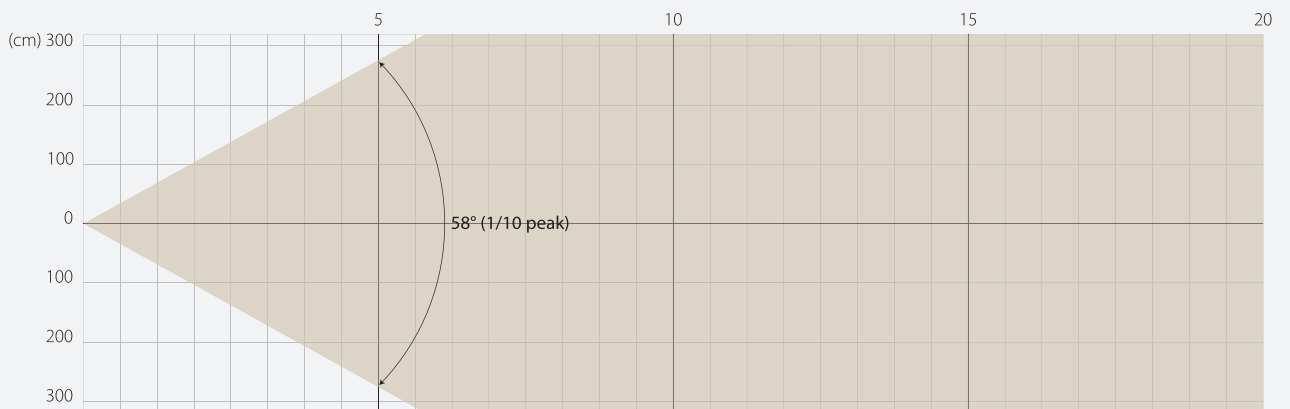

MAX ZOOM

Beam Opening

Intensity

Distance (m)	5		10		15		20	
unit	lux	diameter	lux	diameter	lux	diameter	lux	diameter
Red	207	5,54	52	11,09	23	16,63	13	22,17
Green	359	"	90	"	40	"	22	"
Blue	94	"	23	"	10	"	6	"
White	513	"	128	"	57	"	32	"
RGB+W	1107	"	277	"	123	"	69	"

SUPER SILENCE MODE

MIN ZOOM

Beam Opening

Intensity

Distance (m)	5		10		15		20	
unit	lux	diameter	lux	diameter	lux	diameter	lux	diameter
Red	5325	0,35	1331	0,7	592	1,05	333	1,4
Green	8574	"	2143	"	953	"	536	"
Blue	1777	"	444	"	197	"	111	"
White	12273	"	3068	"	1364	"	767	"
RGB+W	27627	"	6907	"	3070	"	1727	"

MAX ZOOM

Beam Opening

Intensity

Distance (m)	5		10		15		20	
unit	lux	diameter	lux	diameter	lux	diameter	lux	diameter
Red	111	5,54	28	11,09	12	16,63	7	22,17
Green	182	"	45	"	20	"	11	"
Blue	47	"	12	"	5	"	3	"
White	257	"	64	"	29	"	16	"
RGB+W	580	"	145	"	64	"	36	"