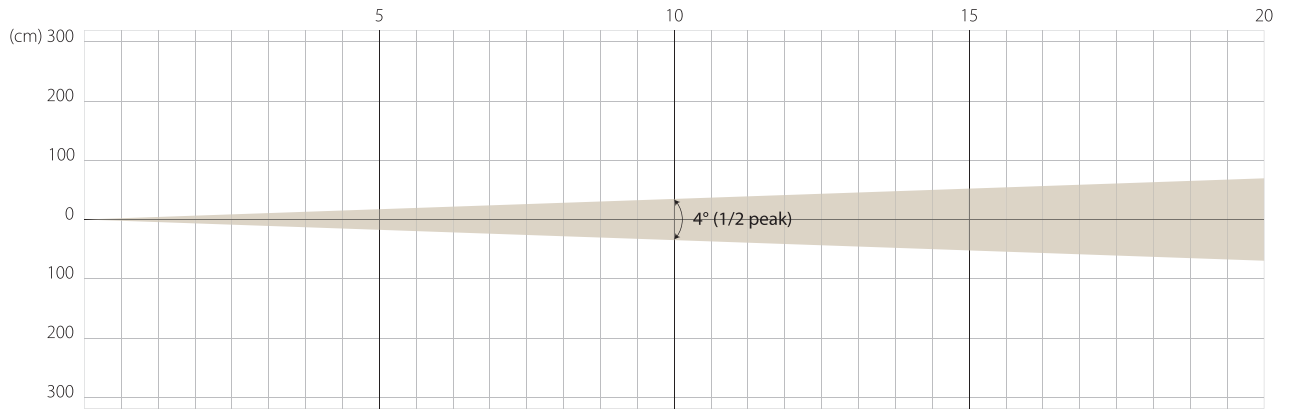

ZONDA 9 WASH

PHOTOMETRY

AYRTON
Digital Lighting

Total Flux	25332 lm (@ wide zoom, Fan mode Stage)
-------------------	--

CCT White chip	7600 (±500K)
Ra White chip	68 (±2)
TLCI White chip	43
TM-30 White chip	Rf: 65.6 Rg: 97.1

Fan Mode	Noise Level (dBA)	by Goniometer (lm)
Auto	45,8	24942
Stage	54,5	25332
Silence	38,1	13208
Super Silence	35,1	6714

Note: noise measured @1m distance, static status, ambient 31 dBA.

Voltage / Power	100-240V, 50-60Hz	1400 W
Fixture Dimension / Weight	530 x 625 x 280 mm	29.2 kg
Packing Dimension / Weight	595 x 740 x 360 mm	41.2 kg

MIN ZOOM

Beam Opening

Intensity

Distance (m)	5		10		15		20	
unit	lux	diameter	lux	diameter	lux	diameter	lux	diameter
Red	18815	0,35	4704	0,7	2091	1,05	1176	1,4
Green	36776	"	9194	"	4086	"	2298	"
Blue	8961	"	2240	"	996	"	560	"
White	53025	"	13256	"	5892	"	3314	"
RGB+W	106698	"	26675	"	11855	"	6669	"

MAX ZOOM

Beam Opening

Intensity

Distance (m)	5		10		15		20	
unit	lux	diameter	lux	diameter	lux	diameter	lux	diameter
Red	419	5,54	105	11,09	47	16,63	26	22,17
Green	781	"	195	"	87	"	49	"
Blue	209	"	52	"	23	"	13	"
White	1092	"	273	"	121	"	68	"
RGB+W	2183	"	546	"	243	"	136	"