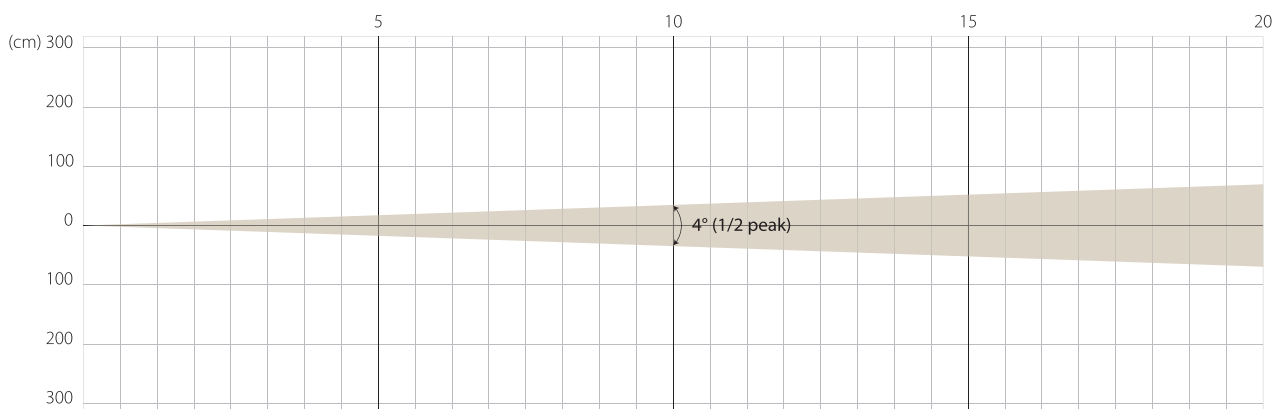

MIN ZOOM

Beam Opening

Intensity

Distance (m)	5		10		15		20	
unit	lux	diameter	lux	diameter	lux	diameter	lux	diameter
Red	18815	0,35	4704	0,7	2091	1,05	1176	1,4
Green	36776	"	9194	"	4086	"	2298	"
Blue	8961	"	2240	"	996	"	560	"
White	53025	"	13256	"	5892	"	3314	"
RGB+W	106698	"	26675	"	11855	"	6669	"

MAX ZOOM

Beam Opening

Intensity

Distance (m)	5		10		15		20	
unit	lux	diameter	lux	diameter	lux	diameter	lux	diameter
Red	419	5,54	105	11,09	47	16,63	26	22,17
Green	781	"	195	"	87	"	49	"
Blue	209	"	52	"	23	"	13	"
White	1092	"	273	"	121	"	68	"
RGB+W	2183	"	546	"	243	"	136	"

STAGE MODE

MIN ZOOM

Beam Opening

Intensity

Distance (m)	5		10		15		20	
unit	lux	diameter	lux	diameter	lux	diameter	lux	diameter
Red	19017	0,35	4754	0,7	2113	1,05	1189	1,4
Green	36846	"	9212	"	4094	"	2303	"
Blue	9334	"	2333	"	1037	"	583	"
White	53820	"	13455	"	5980	"	3364	"
RGB+W	108475	"	27119	"	12053	"	6780	"

MAX ZOOM

Beam Opening

Intensity

Distance (m)	5		10		15		20	
unit	lux	diameter	lux	diameter	lux	diameter	lux	diameter
Red	429	5,54	107	11,09	48	16,63	27	22,17
Green	775	"	194	"	86	"	48	"
Blue	209	"	52	"	23	"	13	"
White	1109	"	277	"	123	"	69	"
RGB+W	2214	"	554	"	246	"	138	"