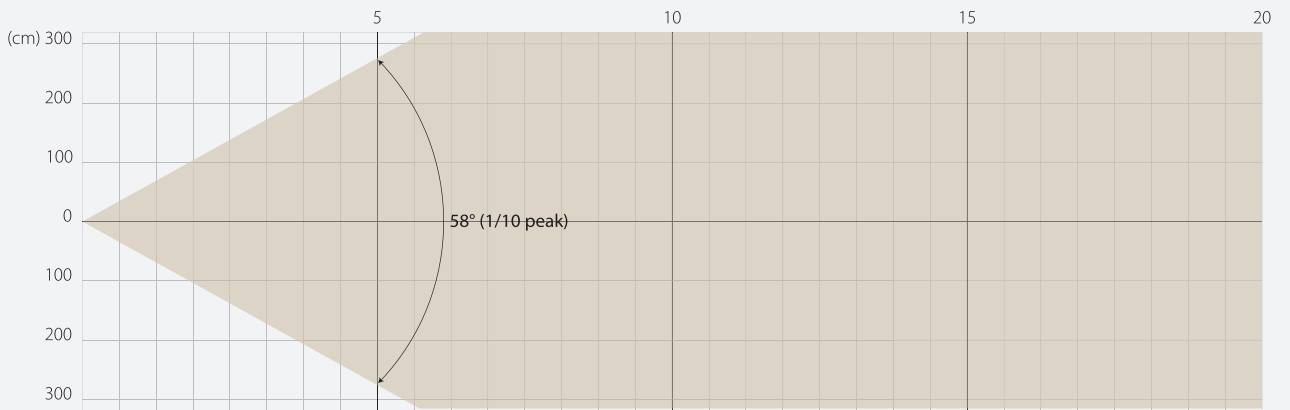

MAX ZOOM

Beam Opening

Intensity

Distance (m)	5		10		15		20	
unit	lux	diameter	lux	diameter	lux	diameter	lux	diameter
Red	429	5,54	107	11,09	48	16,63	27	22,17
Green	775	"	194	"	86	"	48	"
Blue	209	"	52	"	23	"	13	"
White	1109	"	277	"	123	"	69	"
RGB+W	2214	"	554	"	246	"	138	"

SILENCE MODE

MIN ZOOM

Beam Opening

Intensity

Distance (m)	5		10		15		20	
unit	lux	diameter	lux	diameter	lux	diameter	lux	diameter
Red	10715	0,35	2679	0,7	1191	1,05	670	1,4
Green	17784	"	4446	"	1976	"	1112	"
Blue	4197	"	1049	"	466	"	262	"
White	25735	"	6434	"	2859	"	1608	"
RGB+W	54328	"	13582	"	6036	"	3396	"

MAX ZOOM

Beam Opening

Intensity

Distance (m)	5		10		15		20	
unit	lux	diameter	lux	diameter	lux	diameter	lux	diameter
Red	207	5,54	52	11,09	23	16,63	13	22,17
Green	359	"	90	"	40	"	22	"
Blue	94	"	23	"	10	"	6	"
White	513	"	128	"	57	"	32	"
RGB+W	1107	"	277	"	123	"	69	"