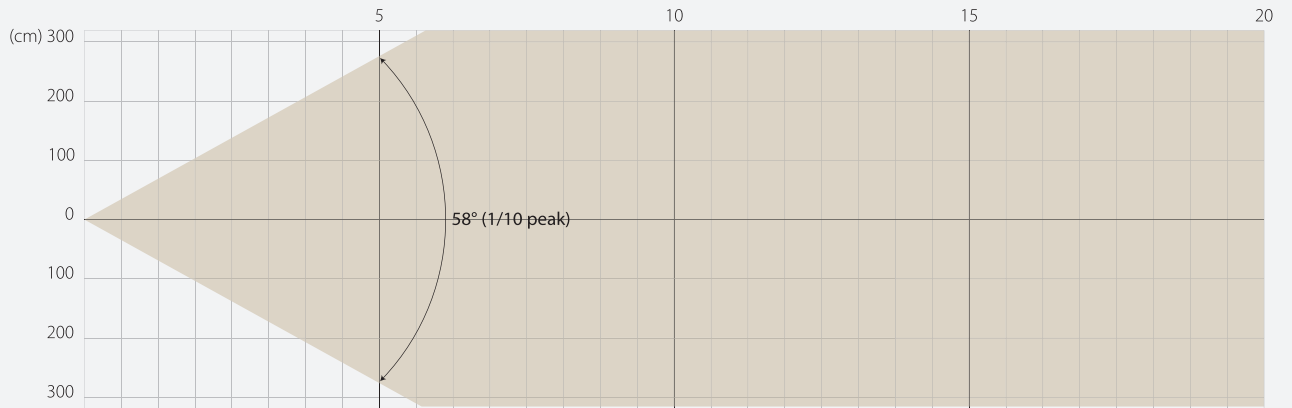

MIN ZOOM

Beam Opening

Intensity

Distance (m)	5		10		15		20	
unit	lux	diameter	lux	diameter	lux	diameter	lux	diameter
Red	18815	0,35	4704	0,7	2091	1,05	1176	1,4
Green	36776	"	9194	"	4086	"	2298	"
Blue	8961	"	2240	"	996	"	560	"
White	53025	"	13256	"	5892	"	3314	"
RGB+W	106698	"	26675	"	11855	"	6669	"

MAX ZOOM

Beam Opening

Intensity

Distance (m)	5		10		15		20	
unit	lux	diameter	lux	diameter	lux	diameter	lux	diameter
Red	419	5,54	105	11,09	47	16,63	26	22,17
Green	781	"	195	"	87	"	49	"
Blue	209	"	52	"	23	"	13	"
White	1092	"	273	"	121	"	68	"
RGB+W	2183	"	546	"	243	"	136	"