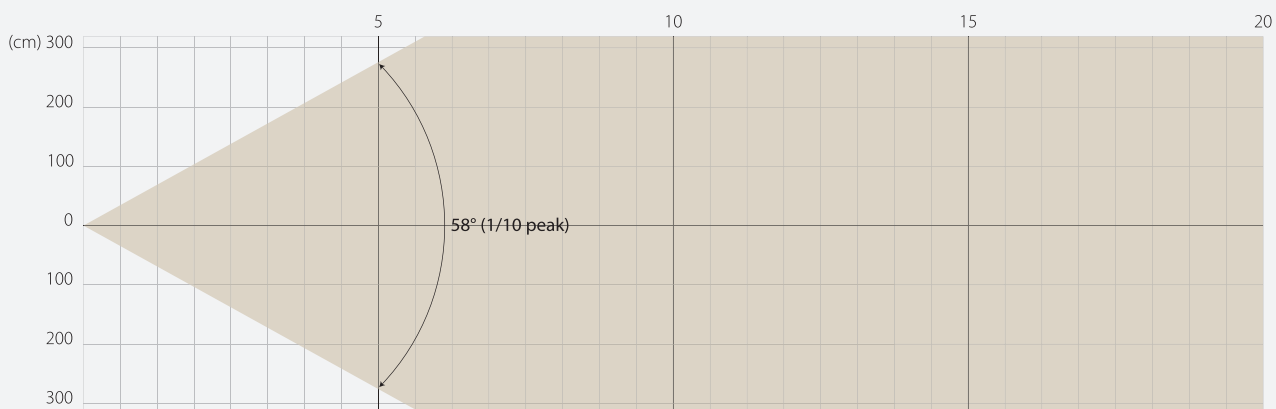

MAX ZOOM

Beam Opening

Intensity

Distance (m)	5		10		15		20	
unit	lux	diameter	lux	diameter	lux	diameter	lux	diameter
Red	419	5,54	105	11,09	47	16,63	26	22,17
Green	781	"	195	"	87	"	49	"
Blue	209	"	52	"	23	"	13	"
White	1092	"	273	"	121	"	68	"
RGB+W	2183	"	546	"	243	"	136	"

STAGE MODE

MIN ZOOM

Beam Opening

Intensity

Distance (m)	5		10		15		20	
unit	lux	diameter	lux	diameter	lux	diameter	lux	diameter
Red	19017	0,35	4754	0,7	2113	1,05	1189	1,4
Green	36846	"	9212	"	4094	"	2303	"
Blue	9334	"	2333	"	1037	"	583	"
White	53820	"	13455	"	5980	"	3364	"
RGB+W	108475	"	27119	"	12053	"	6780	"

MAX ZOOM

Beam Opening

Intensity

Distance (m)	5		10		15		20	
unit	lux	diameter	lux	diameter	lux	diameter	lux	diameter
Red	429	5,54	107	11,09	48	16,63	27	22,17
Green	775	"	194	"	86	"	48	"
Blue	209	"	52	"	23	"	13	"
White	1109	"	277	"	123	"	69	"
RGB+W	2214	"	554	"	246	"	138	"