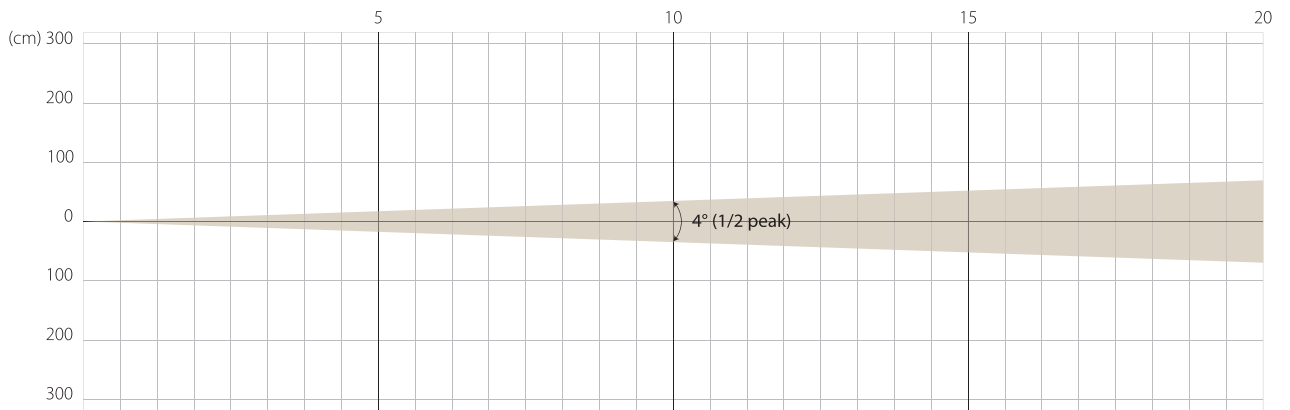

SILENCE MODE

MIN ZOOM

Beam Opening

Intensity

Distance (m)	5		10		15		20	
unit	lux	diameter	lux	diameter	lux	diameter	lux	diameter
Red	10715	0,35	2679	0,7	1191	1,05	670	1,4
Green	17784	"	4446	"	1976	"	1112	"
Blue	4197	"	1049	"	466	"	262	"
White	25735	"	6434	"	2859	"	1608	"
RGB+W	54328	"	13582	"	6036	"	3396	"

MAX ZOOM

Beam Opening

Intensity

Distance (m)	5		10		15		20	
unit	lux	diameter	lux	diameter	lux	diameter	lux	diameter
Red	207	5,54	52	11,09	23	16,63	13	22,17
Green	359	"	90	"	40	"	22	"
Blue	94	"	23	"	10	"	6	"
White	513	"	128	"	57	"	32	"
RGB+W	1107	"	277	"	123	"	69	"

SUPER SILENCE MODE

MIN ZOOM

Beam Opening

Intensity

Distance (m)	5		10		15		20	
unit	lux	diameter	lux	diameter	lux	diameter	lux	diameter
Red	5325	0,35	1331	0,7	592	1,05	333	1,4
Green	8574	"	2143	"	953	"	536	"
Blue	1777	"	444	"	197	"	111	"
White	12273	"	3068	"	1364	"	767	"
RGB+W	27627	"	6907	"	3070	"	1727	"

MAX ZOOM

Beam Opening

Intensity

Distance (m)	5		10		15		20	
unit	lux	diameter	lux	diameter	lux	diameter	lux	diameter
Red	111	5,54	28	11,09	12	16,63	7	22,17
Green	182	"	45	"	20	"	11	"
Blue	47	"	12	"	5	"	3	"
White	257	"	64	"	29	"	16	"
RGB+W	580	"	145	"	64	"	36	"