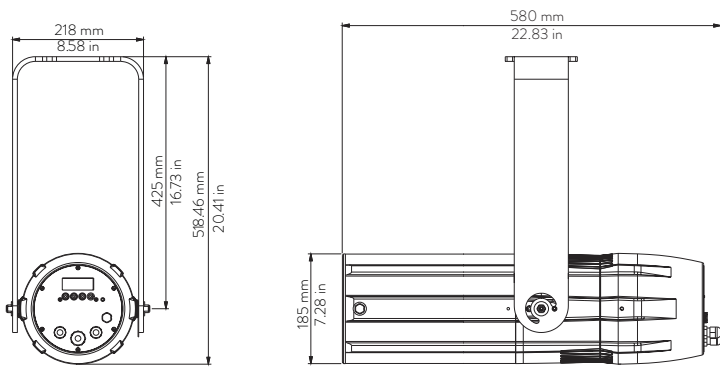

**LEDko EXT 80° Optic**

Length	Width	Height	Weight
500 mm 19.68 in	252.6 mm 9.94 in	185 mm 7.28 in	12.1 Kg 26.6lbs

With  
bracket:  
518.46 mm  
20.41 in

**LEDko EXT 30°-60° Zoom**

Length	Width	Height	Weight
580 mm 22.83 in	252.6 mm 9.94 in	185 mm 7.28 in	12.6 Kg 27.7 lbs

With  
bracket:  
518.46 mm  
20.41 in

**LEDko EXT 14°-35° Zoom**

Length	Width	Height	Weight
687.8 mm 27.07 in	252.6 mm 9.94 in	185 mm 7.28 in	14 Kg 30.8 lbs

With  
bracket:  
518.46 mm  
20.41 in

**LEDko EXT 10°-25° Zoom**

Length	Width	Height	Weight
807.2 mm 31.8 in	252.6 mm 9.94 in	185 mm 7.28 in	15 Kg 33.1 lbs

With  
bracket:  
518.46 mm  
20.41 in

Mounting yoke attachment point

DMX Signal Junction Connector

Specification