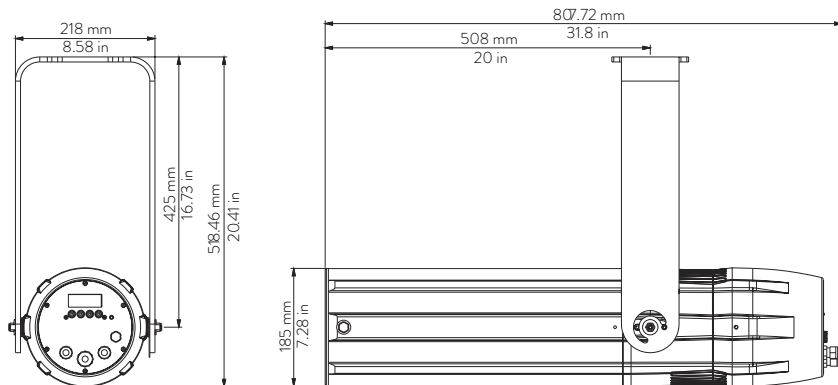

**LEDko EXT 80° Optic**

Length	Width	Height	Weight
500 mm 19.68 in	252.6 mm 9.94 in	185 mm 7.28 in	12.1 Kg 26.6lbs

With  
bracket:  
518.46 mm  
20.41 in

**LEDko EXT 30°-60° Zoom**

Length	Width	Height	Weight
580 mm 22.83 in	252.6 mm 9.94 in	185 mm 7.28 in	12.6 Kg 27.7 lbs

With  
bracket:  
518.46 mm  
20.41 in

**LEDko EXT 14°-35° Zoom**

Length	Width	Height	Weight
687.8 mm 27.07 in	252.6 mm 9.94 in	185 mm 7.28 in	14 Kg 30.8 lbs

With  
bracket:  
518.46 mm  
20.41 in

**LEDko EXT 10°-25° Zoom**

Length	Width	Height	Weight
807.2 mm 31.8 in	252.6 mm 9.94 in	185 mm 7.28 in	15 Kg 33.1 lbs

With  
bracket:  
518.46 mm  
20.41 in

Mounting yoke attachment point

DMX Signal Junction Connector

Specification