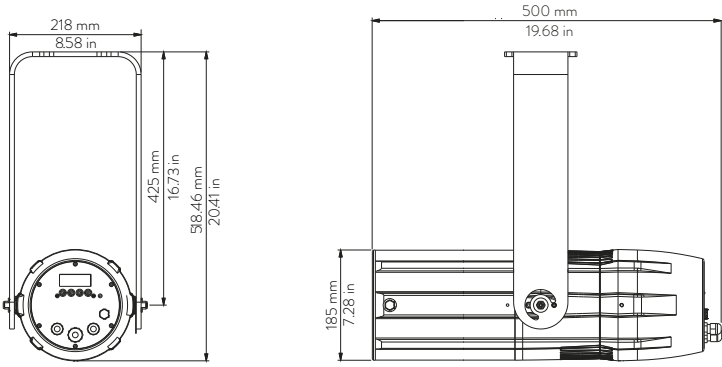

**LEDko EXT 80° Optic**

Length	Width	Height	Weight
500 mm 19.68 in	252.6 mm 9.94 in	185 mm 7.28 in	12.1 Kg 26.6lbs

With  
bracket:  
518.46 mm  
20.41 in

**LEDko EXT 30°-60° Zoom**

Length	Width	Height	Weight
580 mm 22.83 in	252.6 mm 9.94 in	185 mm 7.28 in	12.6 Kg 27.7 lbs

With  
bracket:  
518.46 mm  
20.41 in

**LEDko EXT 14°-35° Zoom**

Length	Width	Height	Weight
687.8 mm 27.07 in	252.6 mm 9.94 in	185 mm 7.28 in	14 Kg 30.8 lbs

With  
bracket:  
518.46 mm  
20.41 in

**LEDko EXT 10°-25° Zoom**

Length	Width	Height	Weight
807.2 mm 31.8 in	252.6 mm 9.94 in	185 mm 7.28 in	15 Kg 33.1 lbs

With  
bracket:  
518.46 mm  
20.41 in

Mounting yoke attachment point

DMX Signal Junction Connector

Specification