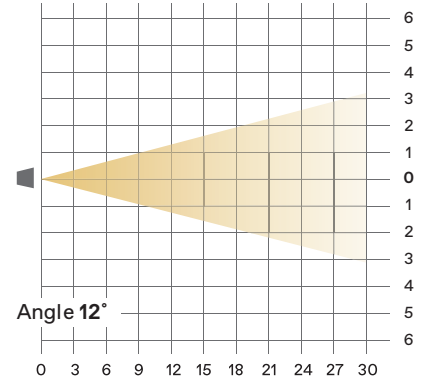

LEDko EXT Daylight CRI 90 - Profile Zoom 10°-25°

Optic: Minimum Zoom

Distance(m)	3	6	9	12	15	18	21	24	27	30	
lux	5.600K	37.640	9.410	4.182	2.353	1.506	1.046	768	588	465	376
Diameter Ø (m)	0,63	1,26	1,89	2,52	3,15	3,78	4,41	5,05	5,68	6,31	
lux	5.600K	CRI 90	TLCI 90