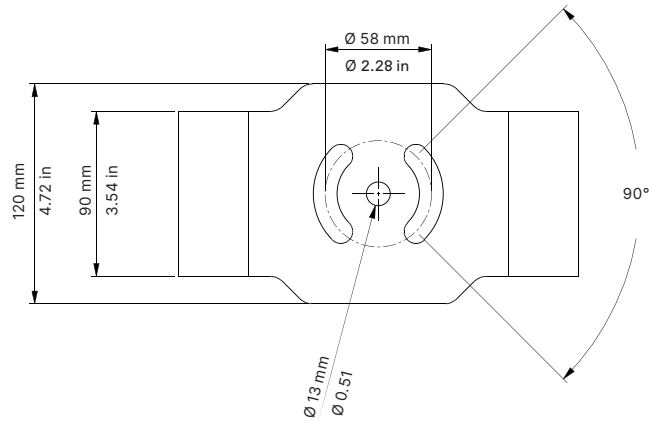

**LEDko EXT 80° Optic**

Length	Width	Height	Weight
500 mm 19.68 in	252.6 mm 9.94 in	185 mm 7.28 in	12.1 Kg 26.6lbs

With  
bracket:  
518.46 mm  
20.41 in

**LEDko EXT 30°-60° Zoom**

Length	Width	Height	Weight
580 mm 22.83 in	252.6 mm 9.94 in	185 mm 7.28 in	12.6 Kg 27.7 lbs

With  
bracket:  
518.46 mm  
20.41 in

**LEDko EXT 14°-35° Zoom**

Length	Width	Height	Weight
687.8 mm 27.07 in	252.6 mm 9.94 in	185 mm 7.28 in	14 Kg 30.8 lbs

With  
bracket:  
518.46 mm  
20.41 in

**LEDko EXT 10°-25° Zoom**

Length	Width	Height	Weight
807.2 mm 31.8 in	252.6 mm 9.94 in	185 mm 7.28 in	15 Kg 33.1 lbs

With  
bracket:  
518.46 mm  
20.41 in

Mounting yoke attachment point

DMX Signal Junction Connector

Specification