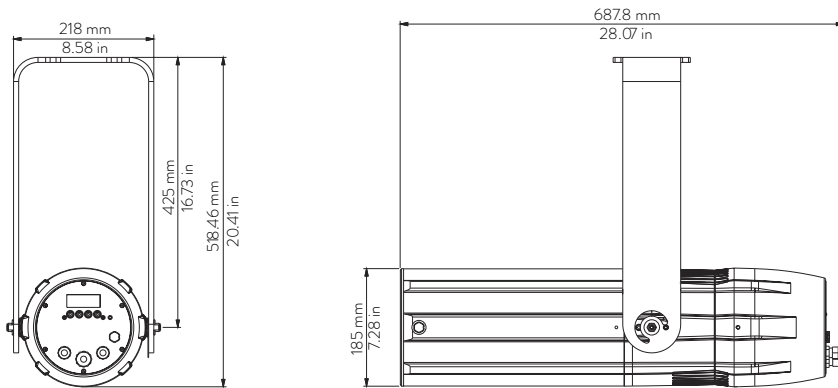

**LEDko EXT 80° Optic**

Length	Width	Height	Weight
500 mm 19.68 in	252.6 mm 9.94 in	185 mm 7.28 in	12.1 Kg 26.6lbs

With  
bracket:  
518.46 mm  
20.41 in

**LEDko EXT 30°-60° Zoom**

Length	Width	Height	Weight
580 mm 22.83 in	252.6 mm 9.94 in	185 mm 7.28 in	12.6 Kg 27.7 lbs

With  
bracket:  
518.46 mm  
20.41 in

**LEDko EXT 14°-35° Zoom**

Length	Width	Height	Weight
687.8 mm 27.07 in	252.6 mm 9.94 in	185 mm 7.28 in	14 Kg 30.8 lbs

With  
bracket:  
518.46 mm  
20.41 in

**LEDko EXT 10°-25° Zoom**

Length	Width	Height	Weight
807.2 mm 31.8 in	252.6 mm 9.94 in	185 mm 7.28 in	15 Kg 33.1 lbs

With  
bracket:  
518.46 mm  
20.41 in

Mounting yoke attachment point

DMX Signal Junction Connector

Specification